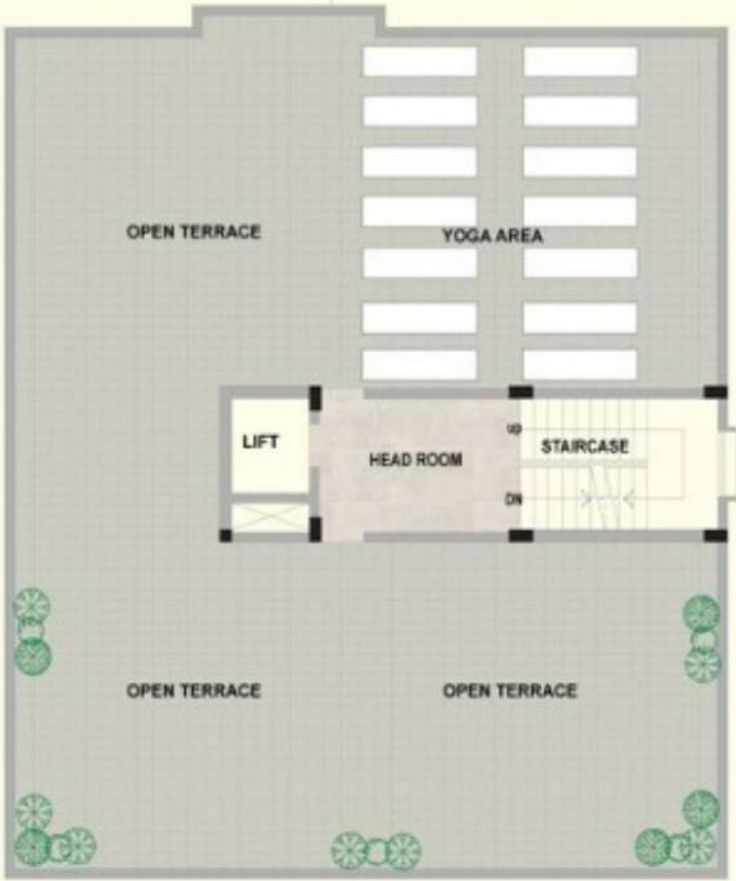

# Typical Floor Plan

SL.NO	BUILT AREA IN SQFT.	SUPER BUILT AREA IN SQFT.
FLAT -1	1310	1703
FLAT -2	1363	1772

# Layout Plan