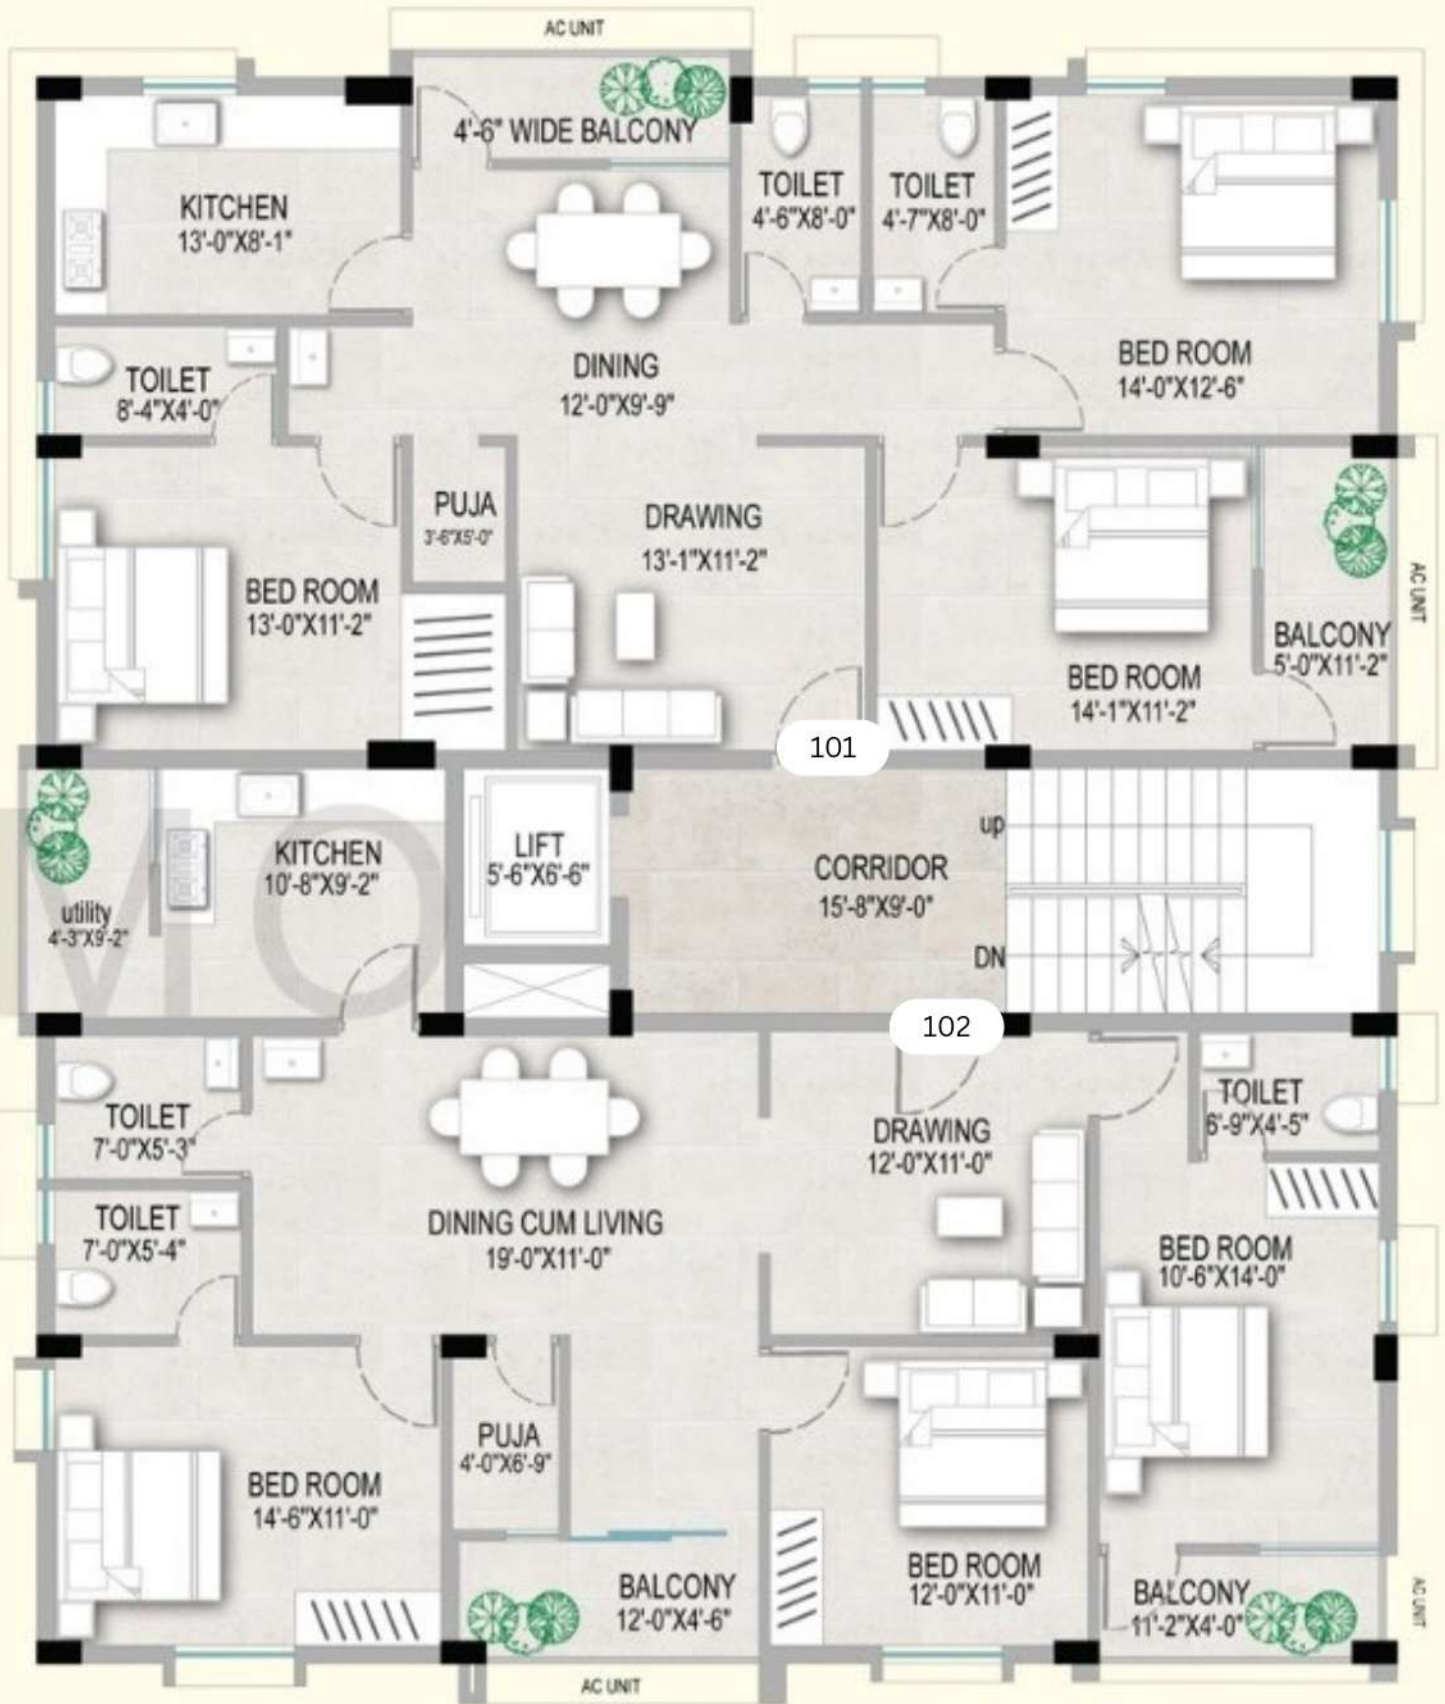

# Typical Floor Plan

SL.NO	BUILT AREA IN SQFT.	SUPER BUILT AREA IN SQFT.
FLAT -1	1310	1703
FLAT -2	1363	1772

# Layout Plan

# Terrace Plan

## Doors

Main Door: Sal wood frame with decorative flush door with lock & eye piece.

Internal Doors: sal frame with commercial type flush door.